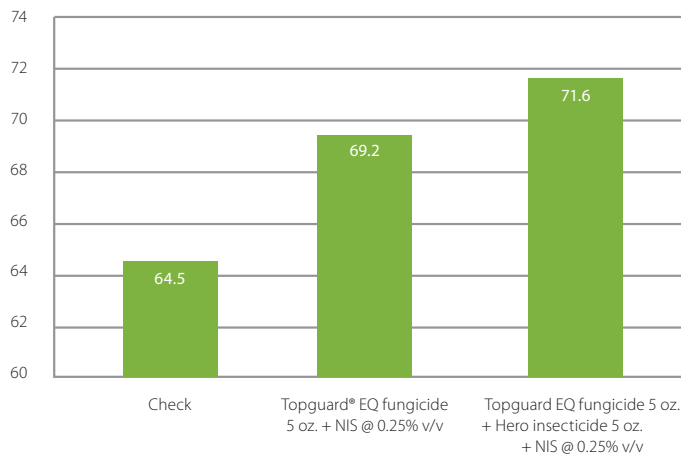

Use Guidelines:

Active Ingredients: Zeta-cypermethrin and bifenthrin

Chemistry Class: Pyrethroids, IRAC Group 3A

Formulation: Contains 0.309 lb. zeta-cypermethrin and 0.927 lb. bifenthrin per gallon

Signal Word: CAUTION

REI: 12 hours

CROP	PESTS	RATE RANGE (FL. OZ./A)	MAX AMOUNT PER YEAR (FL. OZ./A)	PHI (DAYS)
Field Corn (grain and silage), Popcorn, Field Corn grown for seed	Worms, grasshoppers, corn rootworms, cucumber beetle adults	2.6 - 10.3*	41.2	30 grain 30 Stover 60 forage
Corn (sweet)	Worms, grasshoppers, corn rootworms, cucumber beetle adults	4.0 - 10.3*	27.39	3
Soybeans	Bean leaf beetles, cutworms, grasshoppers, armyworms, blister beetles, corn rootworm, cucumber beetle adults, Japanese beetle adults, two-spotted spider mite, thrips, stink bugs, whiteflies	2.6-10.3*	41.2	21

*See label for appropriate rate for specific pests. Not all pests are controlled at all rates.

FOLIAR FUNGICIDE/INSECTICIDE IMPACT ON SOYBEAN YIELDS

Dr. Kiersten Wise – Purdue Univ.
West Lafayette, IN 2015